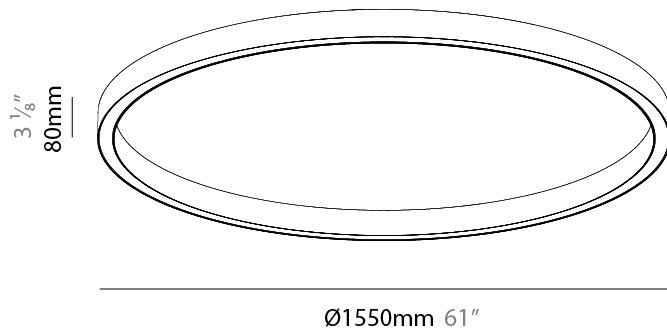

GLORIOUS 45 SURFACE

A3D418-HE-

base number   Color   Finishes   Diffuser
Temperature   (Diamond)   Options

1. To build a product code in our configurator select the specify button on the base model # product page
2. To build a manual product code on this datasheet choose from the options listed below in blue font and add the suffix to the base model #

GENERAL

Series: Glorious
Subseries: Glorious 45
Partner: Prolicht
Division: Architectural
Installation: Surface
Product Type: Ceiling Surface
Mounting Location: Ceiling
Light Distribution: Direct

PHYSICAL

Shape: Round
Diameter (mm): 1190
Diameter (in): 46 7/8
Height (mm): 76
Height (in): 3
Weight (kg): 4
Diffuser: [PMMA - Opal / Microprism / Clear Microprism](#)
Fixture Finish: [SSR / BKV / CWI / CRY / HAB / UFT / ITA / RUA / FTG / MYG / LOD / PUS / FRO / FUP / KIA / POP / BLS / SPG / MEY / GOH / CHC / COM / ABZ / JAG / OBR / MOS / ROR](#)
Fixture Material: [PMMA / Aluminum](#)

ELECTRICAL

Lamp Type: LED
Input Wattage (W): 50.2
Total Output Wattage (W): 45.6
Dimming: Non-Dimmable
Driver Included: Yes
Driver Location: Integrated
Driver Type: Constant Current - Universal
Driver Class: Class 2
Input Voltage (V): 120 - 277

LED

[Color Temperature (°K): 2700 / 3000 / 3500 / 4000](#)
Max. Delivered Lumen (lm): Max 6036
Nominal Lumen (lm): Max 8492
CRI: >90 CRI
Lamp Life (hrs): 50000

OPTICAL

Adjustability: Fixed

RATINGS AND CERTIFICATIONS

Certified By: Certified for North American Standards
IP rating: IP40