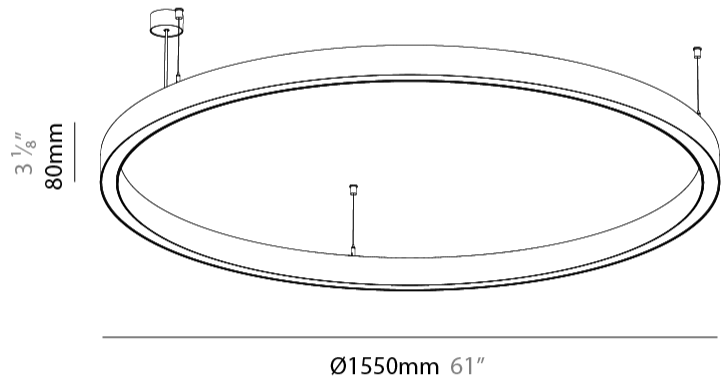

1. To build a product code in our configurator select the specify button on the base model # product page
2. To build a manual product code on this datasheet choose from the options listed below in blue font and add the suffix to the base model #

GENERAL

Series: Glorious
Subseries: Glorious 45
Partner: Prolicht
Division: Architectural
Installation: Suspension
Product Type: Pendant
Mounting Location: Ceiling
Light Distribution: Direct

PHYSICAL

Shape: Round
Diameter (mm): 1190
Diameter (in): 46 7/8
Height (mm): 76
Height (in): 3
Weight (kg): 9.5
Diffuser: PMMA - Opal / Microprism / Clear Microprism
Fixture Finish: SSR / BKV / CWI / CRY / HAB / UFT / ITA / RUA / FTG / MYG / LOD / PUS / FRO / FUP / KIA / POP / BLS / SPG / MEY / GOH / CHC / COM / ABZ / JAG / OBR / MOS / ROR
Fixture Material: PMMA / Aluminum
Cable Details: 2000mm/78 3/4" or 6000mm/236 1/4" Cable Transparent

ELECTRICAL

Lamp Type: LED
Input Wattage (W): 50.2
Total Output Wattage (W): 45.4
Dimming: Non-Dimmable
Driver Included: Yes
Driver Location: Integrated
Driver Type: Constant Current - Universal
Driver Class: Class 2
Input Voltage (V): 120 - 277

LED

Color Temperature (°K): 2700 / 3000 / 3500 / 4000
Max. Delivered Lumen (lm): Max 6036
Nominal Lumen (lm): Max 8492
CRI: >90 CRI
Lamp Life (hrs): 50000

OPTICAL

Adjustability: Fixed

RATINGS AND CERTIFICATIONS

Certified By: Certified for North American Standards
IP rating: IP40